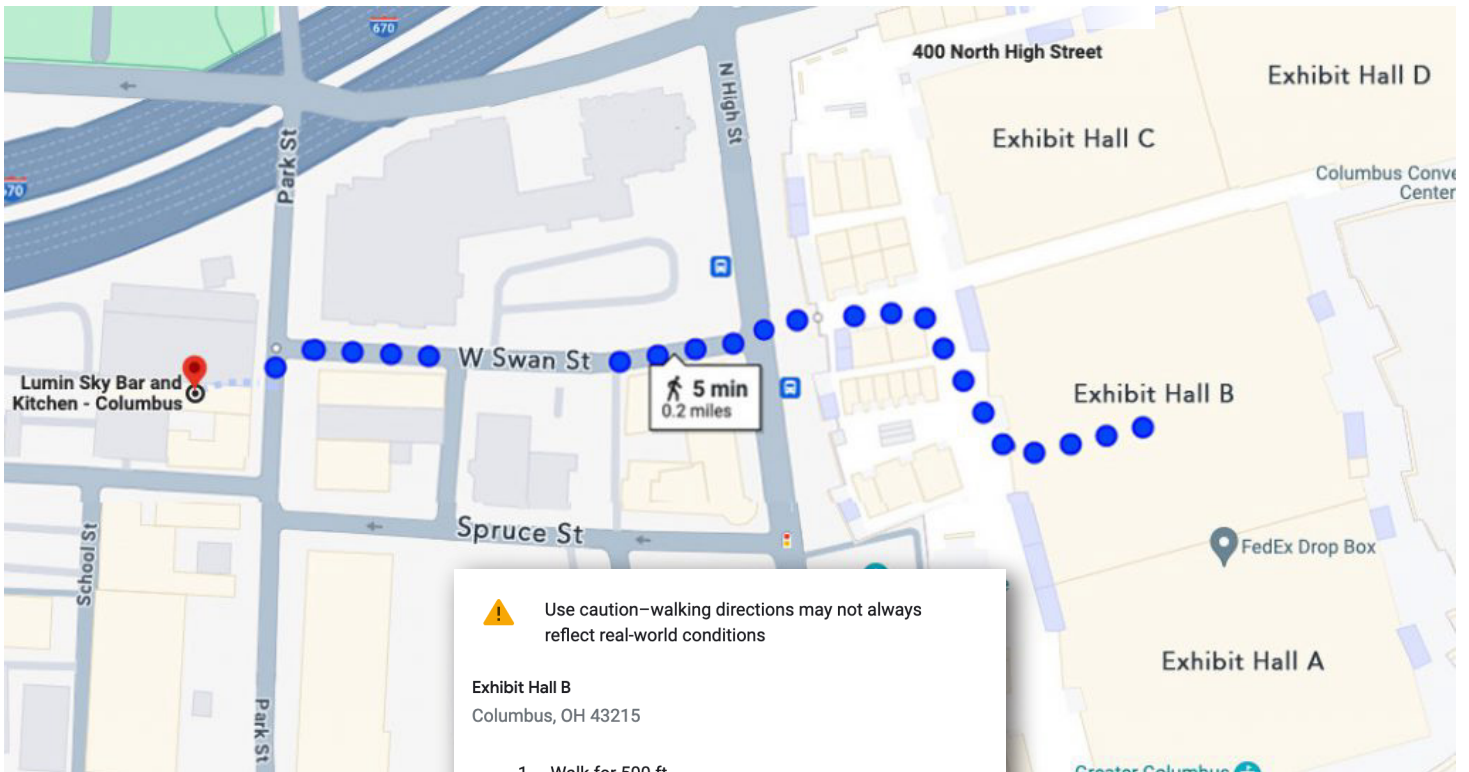

Cheers to 50 years!

Walking Directions to Lumin Sky Bar

⚠️ Use caution—walking directions may not always reflect real-world conditions

Exhibit Hall B
Columbus, OH 43215

1. Walk for 500 ft
- ↑ 2. Head west toward N High St — 482 ft
- ← 3. Turn left onto N High St — 66 ft
- 4. Turn right onto W Swan St — 16 ft
- ← 5. Turn left onto Park St — 0.1 mi

📍 Destination will be on the right — 43 ft

Lumin Sky Bar and Kitchen - Columbus
517 Park St, Columbus, OH 43215