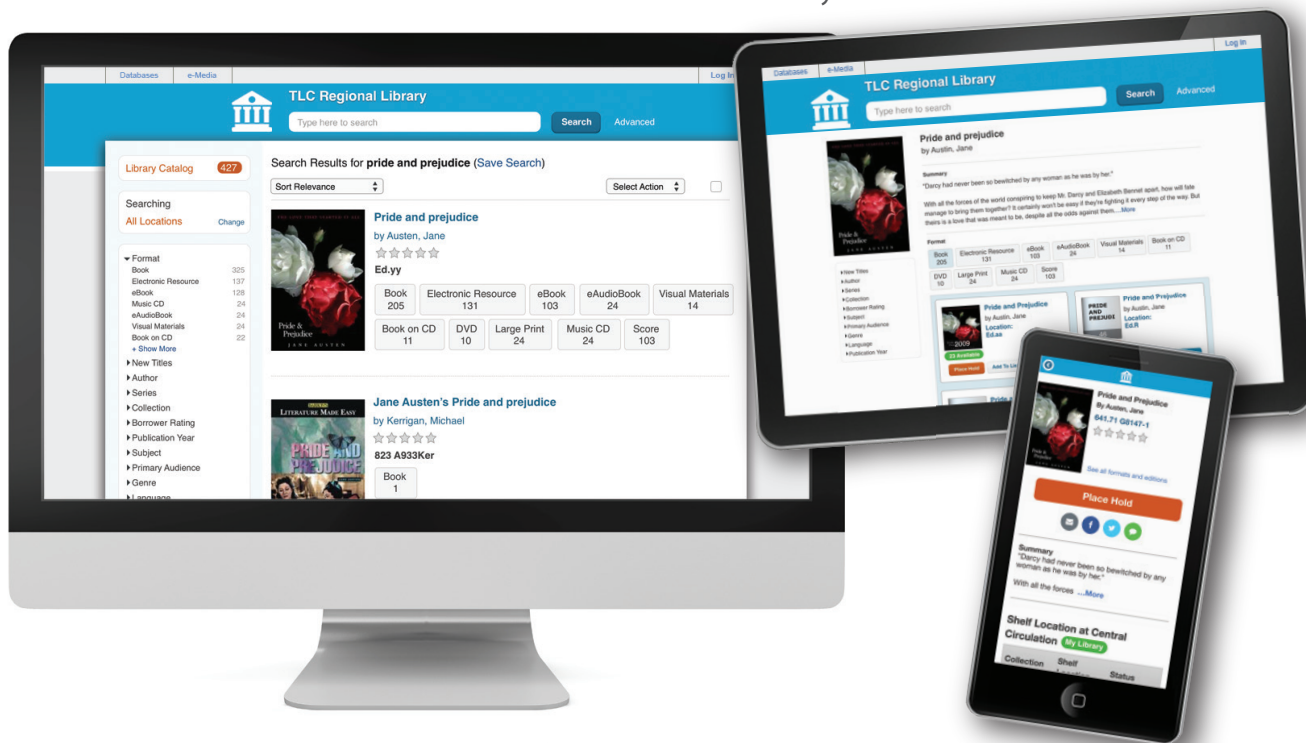

FRBRized for an improved user experience! Find, identify, select and obtain materials with TLC's industry leading discovery solution.

Expect more from your public 'discovery' layer. TLC continues to deliver leading edge automation with their FRBRized view within CARL•Connect Discovery

The next generation of user services aligns the richness and authority of your library meta-data with the familiarity and performance of today's most trusted commerce websites.

- Dynamic algorithm connects same intellectual content as you catalog!
- Flexible and intuitive interface allows library staff to make additional connections, or disconnect, linked content.
- Assignment of a Trusted Record supports user discovery!

Why should we care about this fresh, new way to create, display and view titles within CARL•Connect?

- The FRBRized view displays a single entry for a work instead of numerous entries for each format and edition, making cumbersome search results a thing of the past.
- Findability! Grouping together multiple editions and formats of a bibliographic record gives your users a clear and trustworthy view of what you have in your library collection.
- Navigation is a breeze! Your users will no longer have to sift through hundreds of individual records to find the one they want.